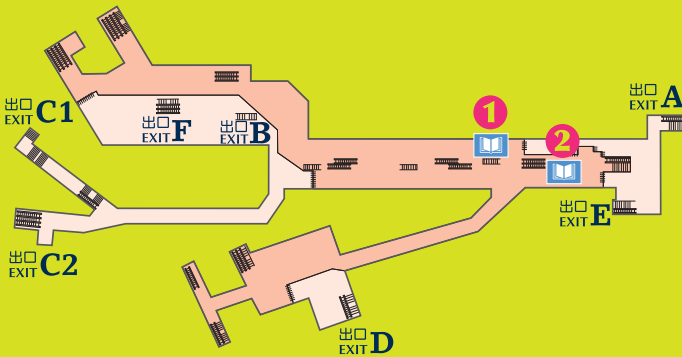

三個港鐵車站還書箱位置圖

Location Maps of Book Drops at 3 MTR Stations

中環站

Central Station

還書箱位置 (設於已付車費區域)
Location of Book Drops (within paid area)

- 1 通往香港站的行人隧道附近
Transfer Concourse near pedestrian subway to Hong Kong Station
- 2 通往J和K出入口的大堂
(車站控制室附近)
Concourse to Entrances/Exits J & K
(near Station Control Room)
- 3 通往J和K出入口的大堂
(閘機附近)
Concourse to Entrances/Exits J & K
(near ticket gates)

九龍塘站

Kowloon Tong Station

還書箱位置 (設於已付車費區域)
Location of Book Drops (within paid area)

- 1 觀塘綫大堂 (往A和E出入口方向)
Kwun Tong Line Concourse
(towards Entrances/Exits A & E)
- 2 觀塘綫大堂 (客務中心旁)
Kwun Tong Line Concourse
(next to Customer Service Centre)

南昌站

Nam Cheong Station

還書箱位置 (設於已付車費區域)
Location of Book Drops (within paid area)

- 1 屯馬綫大堂 (往A和B出入口方向)
Tuen Ma Line Concourse
(towards Entrances/Exits A & B)
- 2 屯馬綫大堂 (往C和D出入口方向)
Tuen Ma Line Concourse
(towards Entrances/Exits C & D)

 還書箱 Book Drop

 已付車費區域 Paid area

 關外區域 Unpaid area

出口 EXIT A1
出口 EXIT A2
出口 EXIT B
出口 EXIT C
出口 EXIT D1
出口 EXIT D2