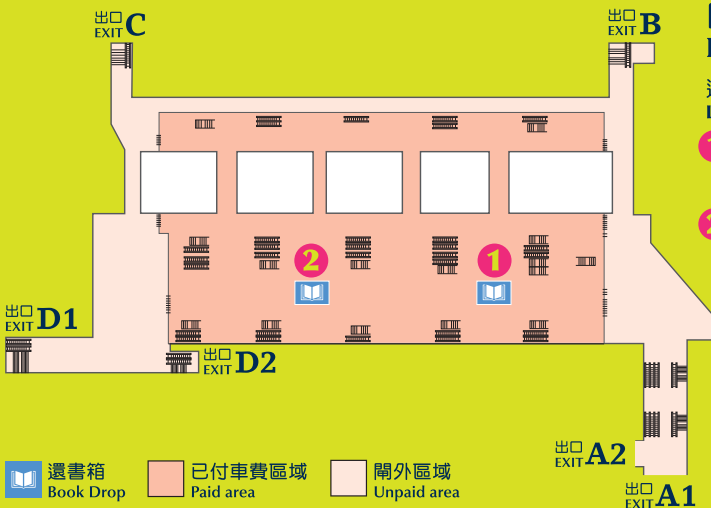

三個港鐵車站還書箱位置圖

Location Maps of Book Drops at 3 MTR Stations

中環站

Central Station

還書箱位置 (設於已付車費區域)
Location of Book Drops (within paid area)

- 1 通往香港站的行人隧道附近
Transfer Concourse near pedestrian subway to Hong Kong Station
- 2 通往J和K出入口的大堂
(車站控制室附近)
Concourse to Entrances/Exits J & K
(near Station Control Room)
- 3 通往J和K出入口的大堂
(閘機附近)
Concourse to Entrances/Exits J & K
(near ticket gates)

九龍塘站

Kowloon Tong Station

還書箱位置 (設於已付車費區域)
Location of Book Drops (within paid area)

- 1 觀塘綫大堂 (往A和E出入口方向)
Kwun Tong Line Concourse
(towards Entrances/Exits A & E)
- 2 觀塘綫大堂 (客務中心旁)
Kwun Tong Line Concourse
(next to Customer Service Centre)

南昌站

Nam Cheong Station

還書箱位置 (設於已付車費區域)
Location of Book Drops (within paid area)

- 1 屯馬綫大堂 (往A和B出入口方向)
Tuen Ma Line Concourse
(towards Entrances/Exits A & B)
- 2 屯馬綫大堂 (往C和D出入口方向)
Tuen Ma Line Concourse
(towards Entrances/Exits C & D)

 還書箱 Book Drop

 已付車費區域 Paid area

 關外區域 Unpaid area

出口 EXIT A1
出口 EXIT A2
出口 EXIT B
出口 EXIT C
出口 EXIT D1
出口 EXIT D2